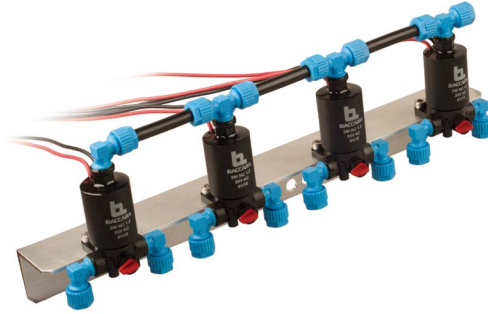

SOLENOID MANIFOLDS

G75-M | Manifold

GALIT

G75-A

How to Order

G75-M	-	TYPE	# STATIONS		Please refer to the "How to Order" definitions of GALIT or G75-A valve
		G75-A	1	2	
		GALIT	3	3	3
				4	4
				5	5
				6	6
				7	7
				8	8
				9	9
				10	10

Example : G75-M-15-G75-A-110320-1

G75 manifold installation, G75-A type, 5 stations, with G75 solenoid valves with flange, 1/8"BSP, 3W NC 1/2" orifice, no manual override, 24V AC coil

G75-M - 1 5 G75-A - 1 10 3 2 0 - 1