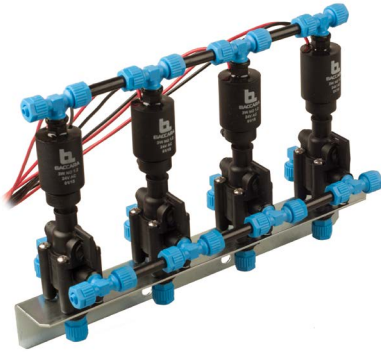

SOLENOID MANIFOLDS

G75-M | Manifold

GALIT

G75-A

How to Order

G75-M	-	TYPE	# STATIONS		Please refer to the "How to Order" definitions of GALIT or G75-A valve
		G75-A	1	2	
		GALIT	3	3	3
				4	4
				5	5
				6	6
				7	7
				8	8
				9	9
				10	10

Example : G75-M-15-G75-A-110320-1

G75 manifold installation, G75-A type, 5 stations, with G75 solenoid valves with flange, 1/8"BSP, 3W NC 1/2" orifice, no manual override, 24V AC coil

G75-M - 1 5 G75-A - 1 10 3 2 0 - 1