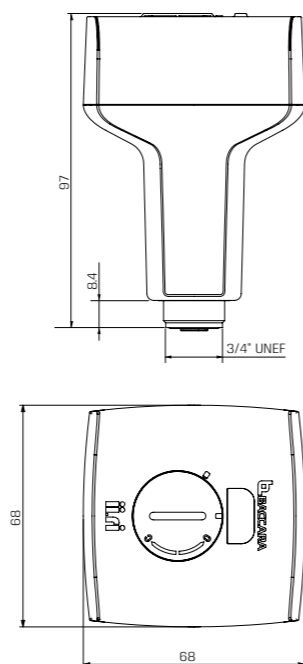

CONTROLLERS & SPECIAL VALVES

ii.ri-C | Smart Irrigation Controller 2 Way

- Single station Irrigation Controller
- Wireless operated by smart device
- Four irrigation program types
- Minimum required iOS 7 or Android V4.3
- Battery included

Technical Data

Function	2 Way Latch
Pressure range	0 to 8 bar
Temperature range	Fluid : 5° to 50°C (no freezing) Ambient : -5° to 50°C
Communication protocol	Wireless BLE
App Downloading	
Pairing code	Not required
Communication range	Up to 10 m (32.8 feet)
Battery type	CR123
Mounting	Direct mounting on UNEF 3/4"
Standard / Certification	• CE • Federal Communications Commission (FCC)
Standard protection class	• Dust and watertight IP68

ii.ri-C | Smart Irrigation Controller 2 Way

Programming key features

- Four different irrigation plans

Weekly	Interval Days	Even / Odd Days	Window
Irrigation each day of the week	Periodical days up to 98 periods	Even / odd calendar dates	Repeated cycles within a defined time frame
Set up to 6 cycles per day			Set cycle On and Off duration
Option to set different irrigation durations per cycle			Set start and end times for irrigation

How to Order

ii.ri-C	PORT	FLOW CONTROL	COLOR
None	Null	with 5	Off-white SNOW
3/4" BSPT	50	without ⁽¹⁾ 6	Grey CLOUD
3/4" NPT	51		Sky blue SKY
1" BSPT	60		Sea blue SEA
1" NPT	61		Green LEAVES
1-1/2" BSPT	70		
1-1/2" NPT	71		
2" BSPT	80		
2" NPT	81		

Example : ii.ri-C-51-6-CLOUD

ii.ri smart irrigation controller with 3/4" NPT valve, without flow control, color CLOUD

(1) For 3/4" and 1" valves only

* To order controllers manufactured according to your specific requirements, please contact our technical sales department