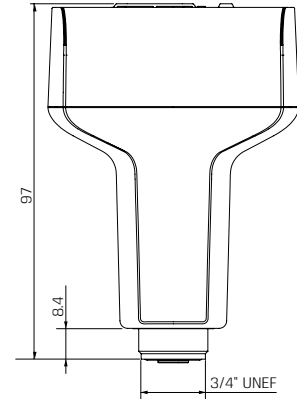

### Technical Data

Function	2 Way Latch
Pressure range	0 to 10 bar
Temperature range	<b>Fluid</b> : 5° to 50°C (no freezing) <b>Ambient</b> : -5° to 50°C
Communication protocol	Bluetooth 4.0
App Downloading	 
Pairing code	Not required
Communication range	Up to 10 m (32.8 feet)
Battery type	CR123
Mounting	Direct mounting on UNEF 3/4"
Standard / Certification	• CE • Federal Communications Commission (FCC)
Standard protection class	• Dust and watertight IP68