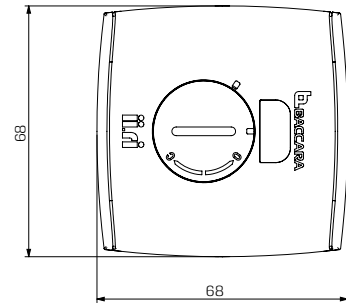

### Technical Data

Function	2 Way Latch
Pressure range	0 to 10 bar
Temperature range	<b>Fluid</b> : 5° to 50°C (no freezing) <b>Ambient</b> : -5° to 50°C
Communication protocol	Bluetooth 4.0
App Downloading	 
Pairing code	Not required
Communication range	Up to 10 m (32.8 feet)
Battery type	CR123
Mounting	Direct mounting on UNEF 3/4"
Standard / Certification	• CE • Federal Communications Commission (FCC)
Standard protection class	• Dust and watertight IP68